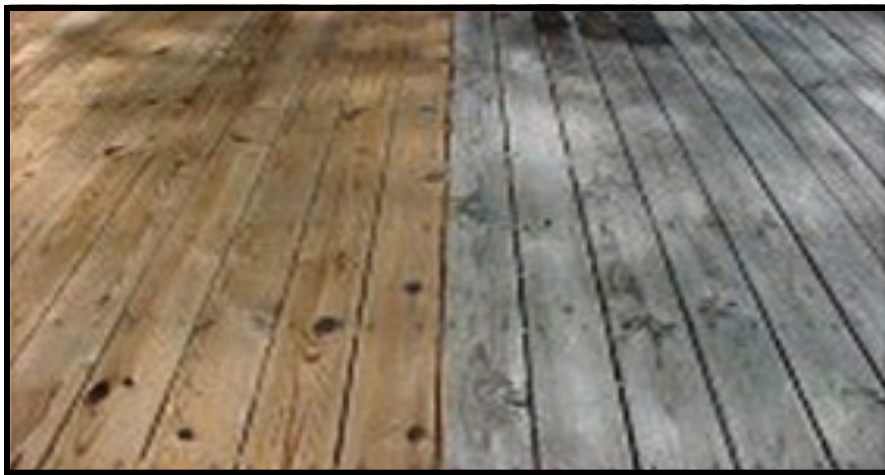

Wood Renu

Wood Renu was designed to make cleaning a gray deck or fence so easy that anyone can keep their exterior wood looking new. Wood Renu takes all the hard work out of cleaning a deck or fence.

Wood Renu is the perfect choice for cleaning a gray deck or fence.

Wood Renu is the most all natural product on the market today for cleaning a moldy sun faded wood deck or fence. With Wood Renu you can have your deck looking brand new for that upcoming party or when the relatives visit. Wood Renu not only removes all traces of mold, mildew and weathered graying it also leaves behind a protective barrier to keep your deck or fence looking great for over a year..